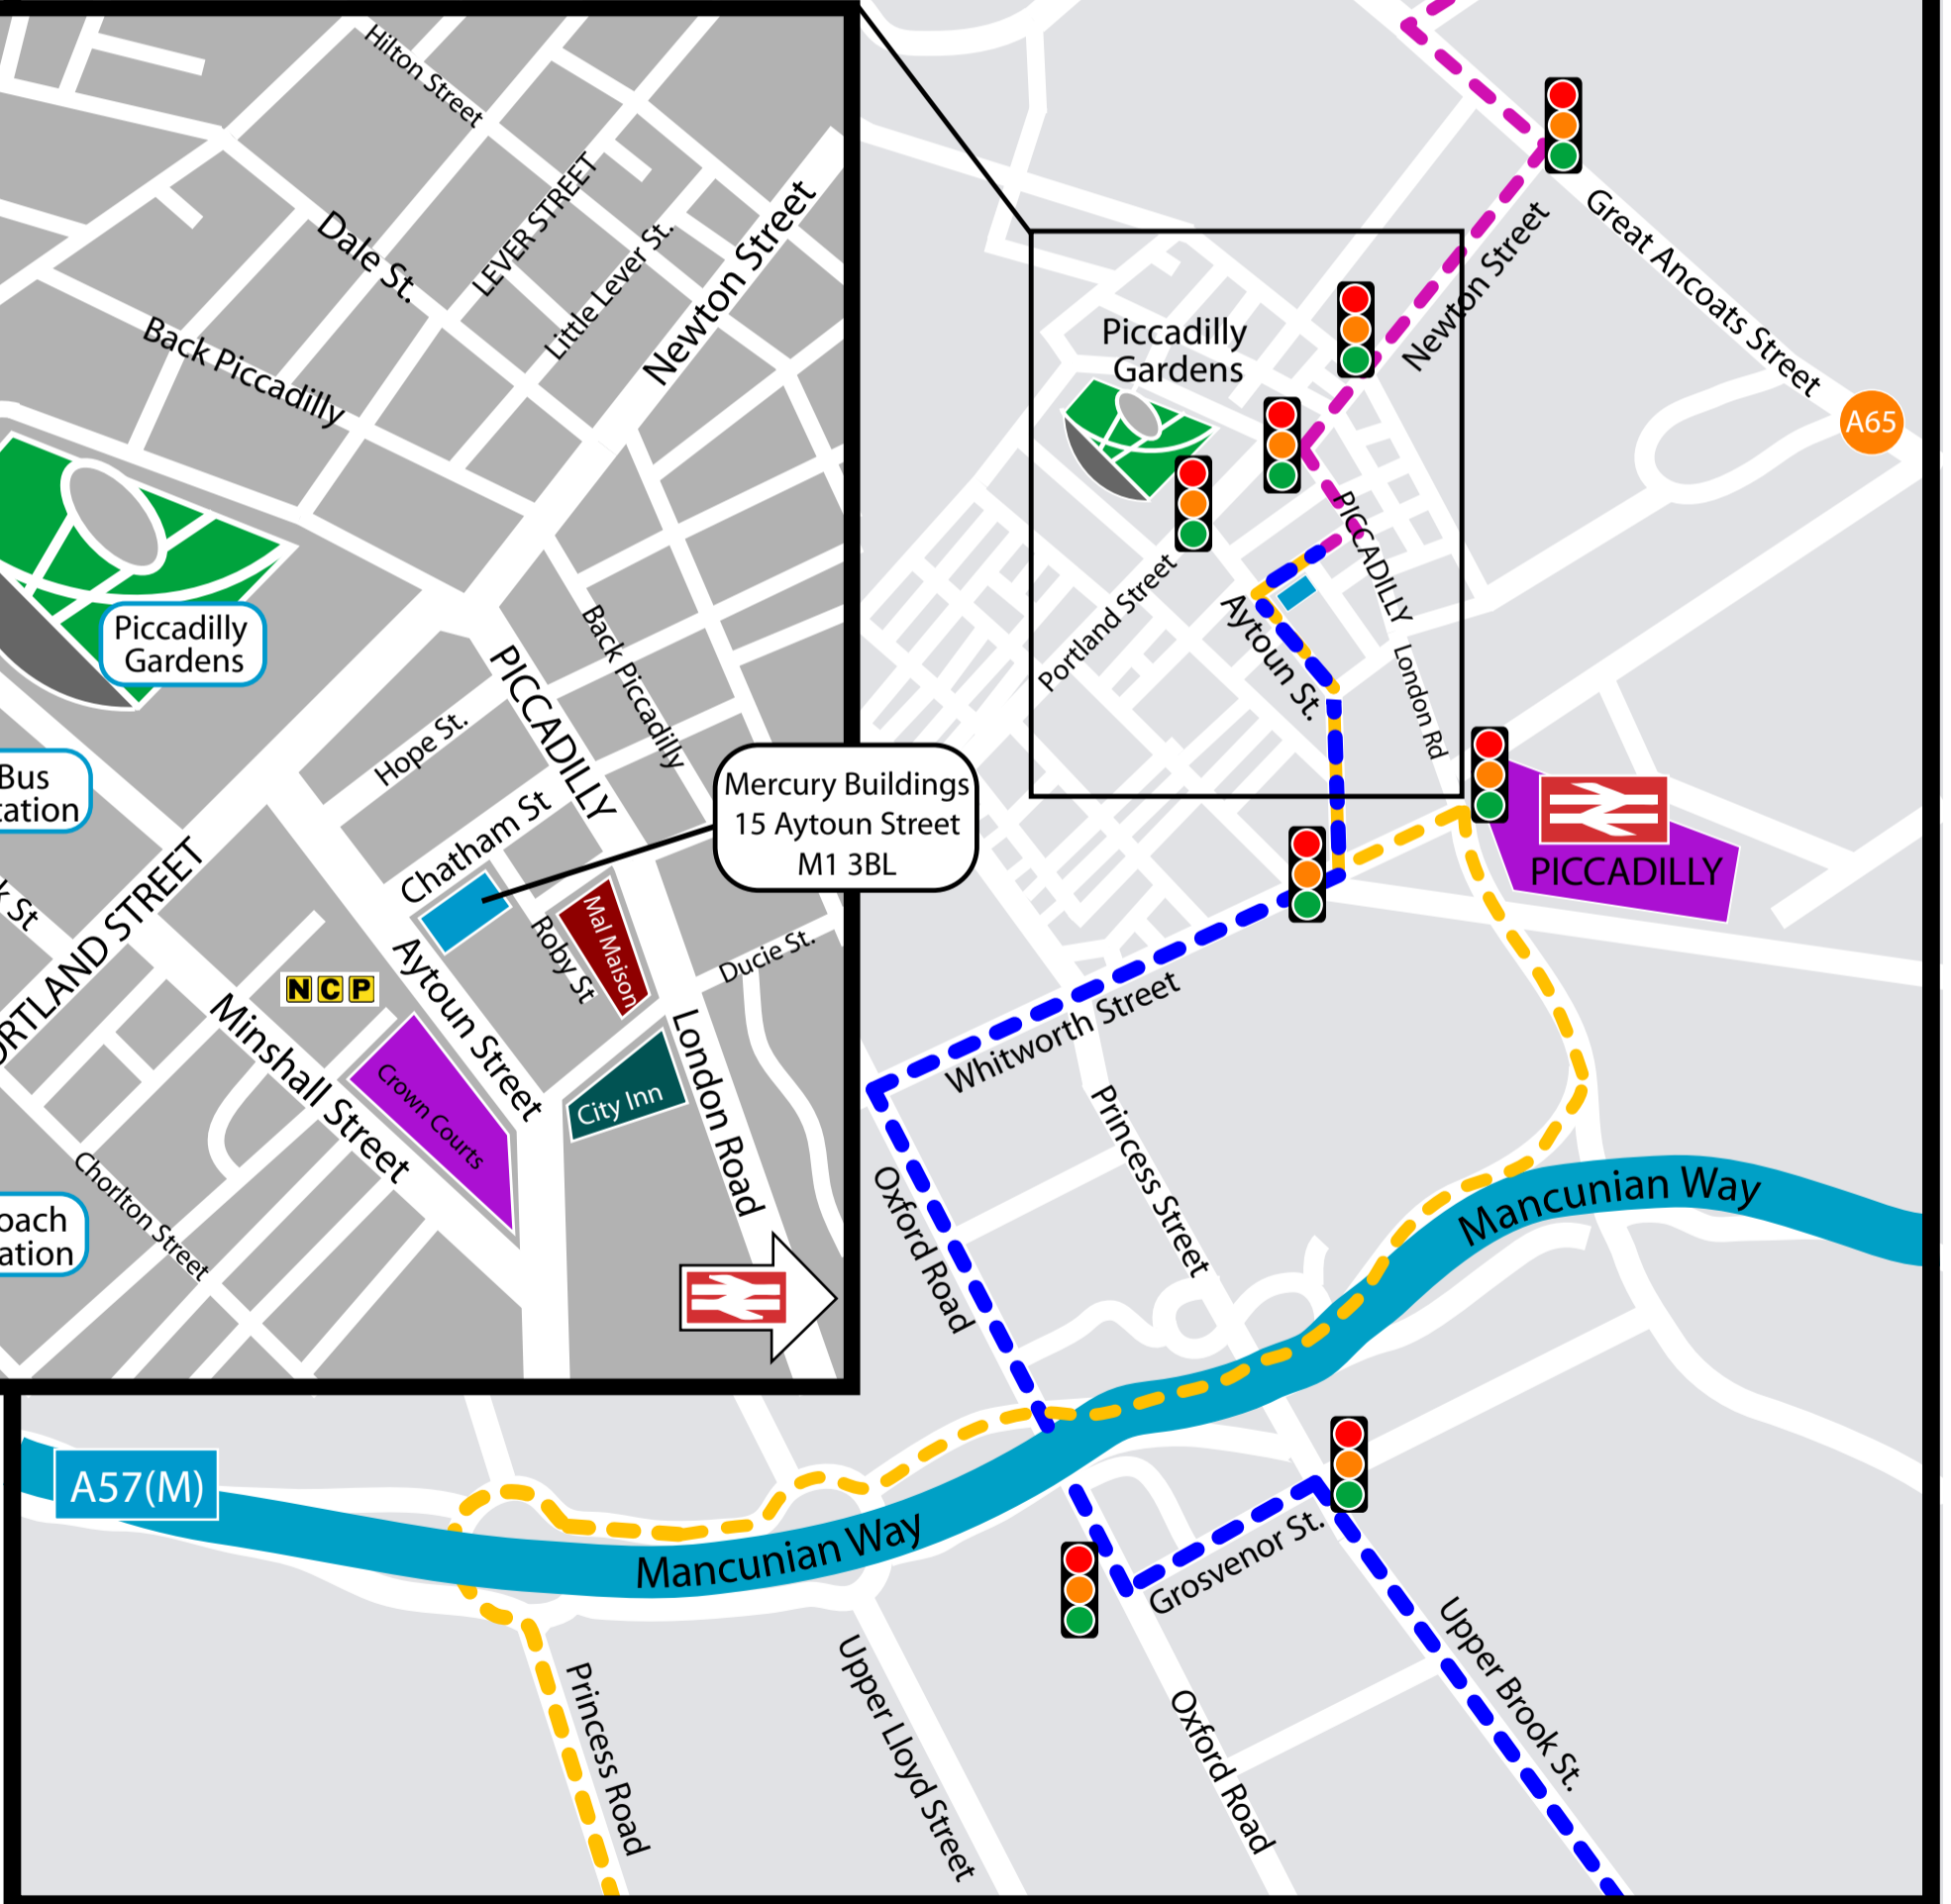

From the north  
M62/M60 - Gt. Ducie St.

From the north  
M62/M60 - Cheetham Hill

From the west and  
Manchester Airport

From A3  
Upper Brook St.