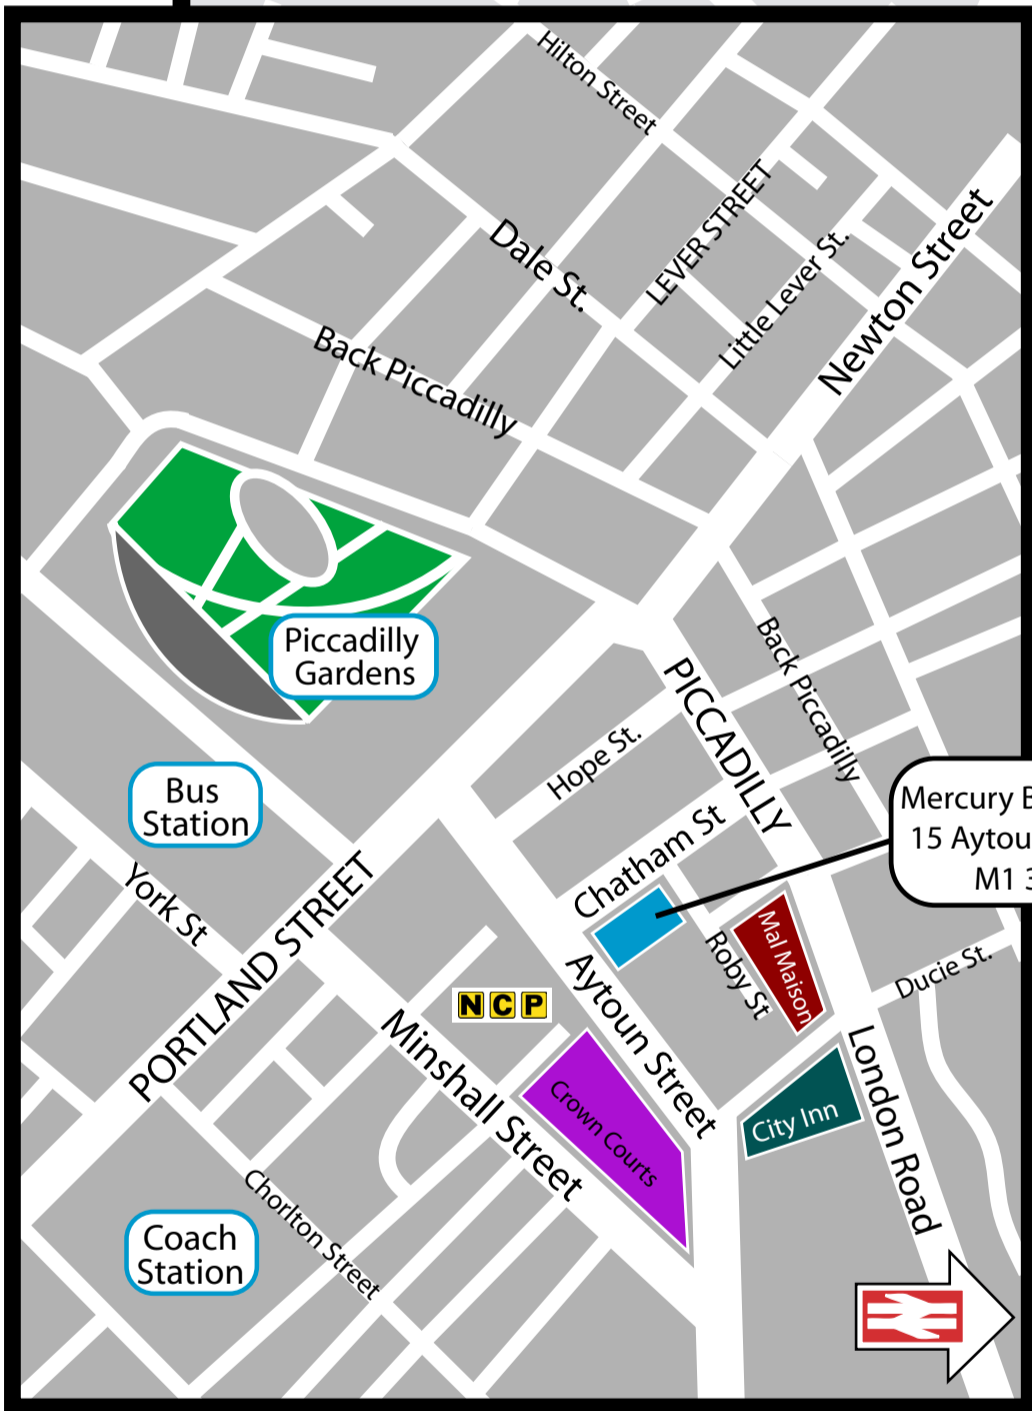

From the north  
M62/M60 - Gt. Ducie St.

From the north  
M62/M60 - Cheetham Hill

From the west and  
Manchester Airport

From A3  
Upper Brook St.