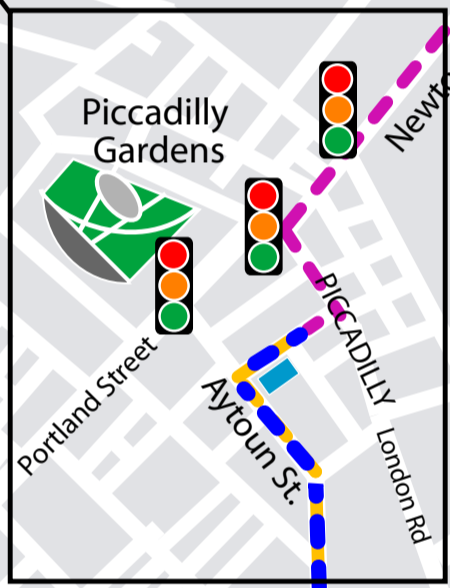

From the north  
M62/M60 - Gt. Ducie St.

From the north  
M62/M60 - Cheetham Hill

From the west and  
Manchester Airport

From A3  
Upper Brook St.