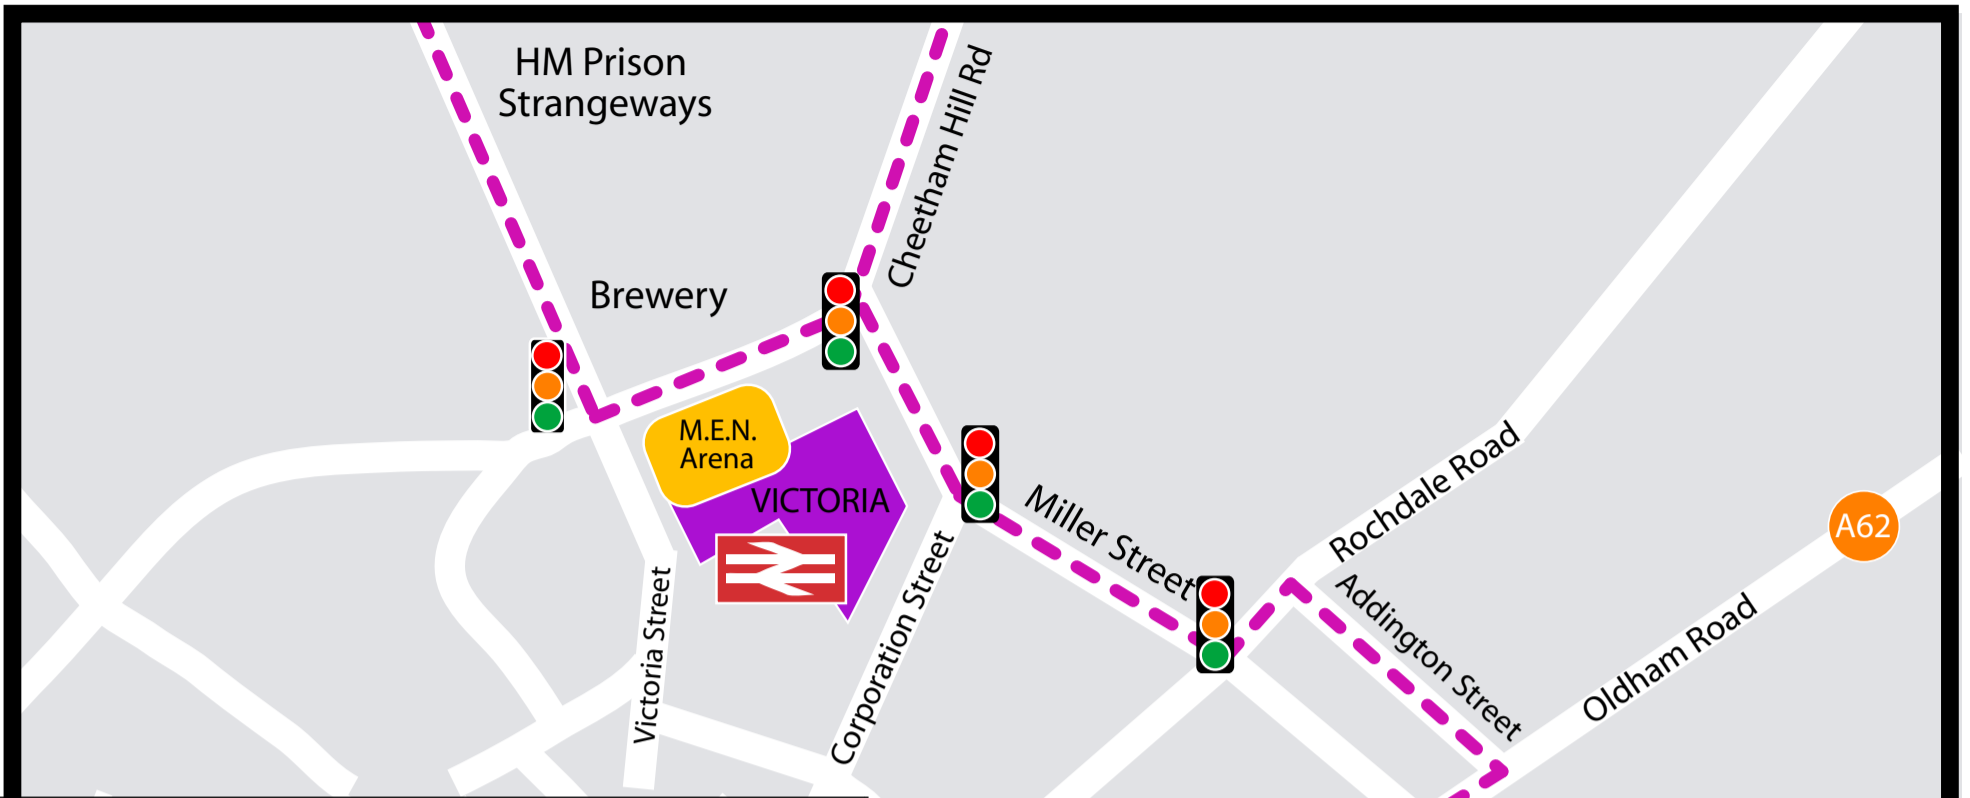

From the north  
M62/M60 - Gt. Ducie St.

From the north  
M62/M60 - Cheetham Hill

From the west and  
Manchester Airport

From A3  
Upper Brook St.